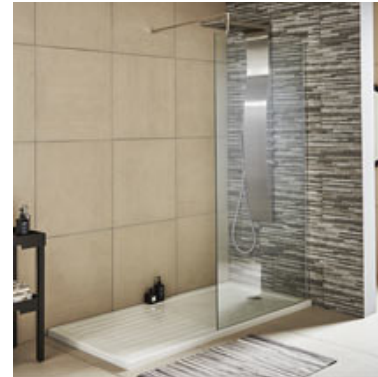

Midleton Tile & Bathroom Centre

Wetroom Screens 8mm Toughened Glass.

800	Was €230.00	Our Price €185.00
900	Was €240.00	Our Price €195.00
1000	Was €250.00	Our Price €198.00